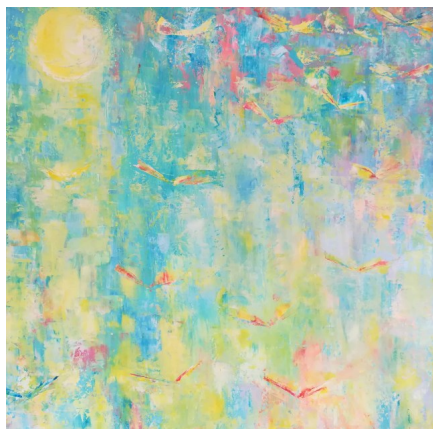

Story tabs - Original 50x50 cm

once upon a time
a world full of magic ..
is it?
impossible to be?

Rating: Not Rated Yet

Price

[Ask a question about this product](#)

Description

descriere. avem nevoie de text