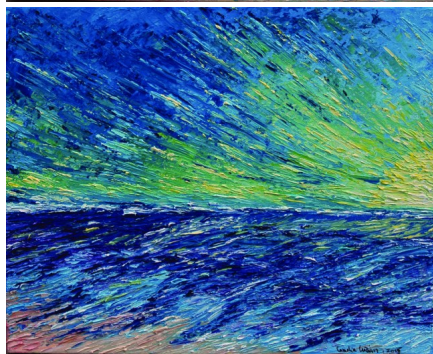

## Shine - Original 50x40 cm

My moment

Rating: Not Rated Yet

**Price**

[Ask a question about this product](#)

Description

descriere. avem nevoie de text

**Reviews**